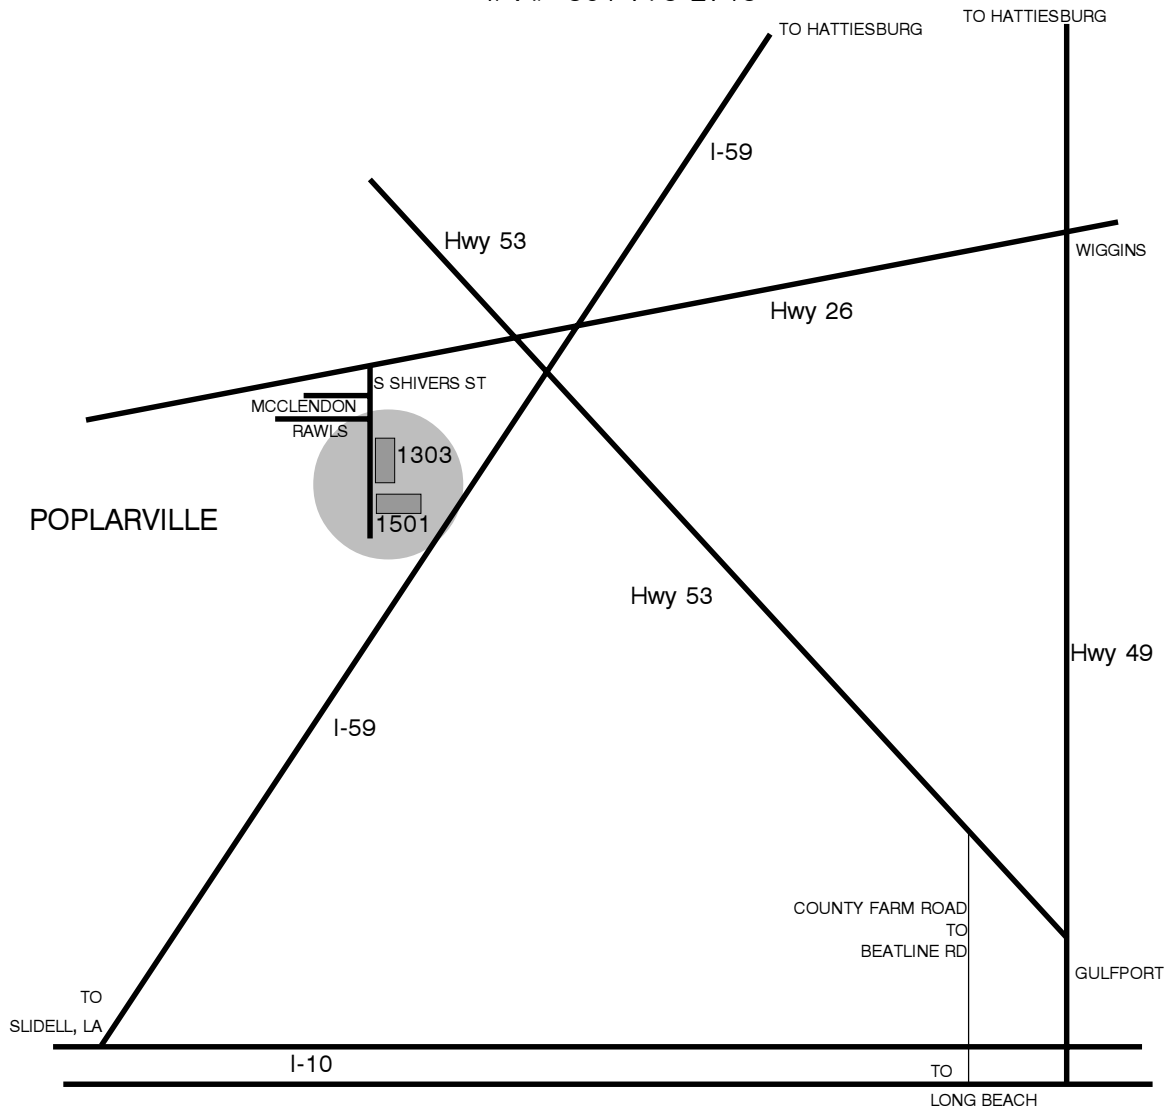

ROBERT L LOTT COMMUNITY HOMES

1303 S Shivers (WOMEN)
 1501 S Shivers (MEN)
 Poplarville MS 39470
 PHN: 601-795-4353
 FAX: 601-795-2715

DIRECTIONS TO ROBERT L. LOTT COMMUNITY HOMES

From Jackson: Take Highway 49 South to Hattiesburg. From Hattiesburg take Interstate 59 South to Poplarville / Wiggins Exit 29. Take Highway 26 West to Poplarville. Turn left on South Shivers Street.

From New Orleans: Take Interstate 10 to Interstate 59 North to Poplarville. Take Poplarville / Necaie Exit 27. Take Highway 53 North to Highway 26 West. Turn left on South Shivers Street.

From Mobile: Take Interstate 10 West to Gulfport. In Gulfport take Highway 49 North to Wiggins. From Wiggins take Highway 26 West to Poplarville. Turn left on South Shivers Street.