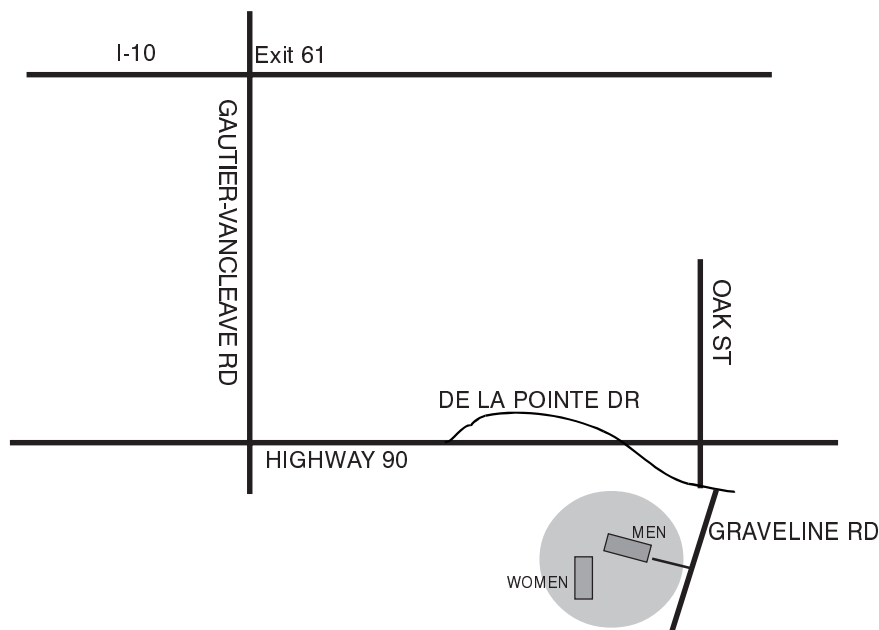

### GAUTIER COMMUNITY HOMES

**From Jackson:** Travel Highway 49 south; exit I-10 east; take Exit 61 (Gautier/Vancleave Road); then right on Gautier/Vancleave Road; right at Oak Road (last light in Gautier before bridge); take left on DeLaPointe Road; go past curve and road turns into Graveline Road, homes are located at end of first driveway on the right.

**From New Orleans:** Travel I-10 east; take Exit 61 (Gautier/Vancleave Road); then right onto Gautier/Vancleave Road; take left on Highway 90; right on Oak Road (last light in Gautier before bridge); take left onto DeLaPointe Road; go past curve and road turns into Graveline Road, homes are located at end of first driveway on the right.

**From Mobile:** Travel I-10 west; take Exit 61 (Gautier/Vancleave Road); then left on Gautier/Vancleave Road; take left on Highway 90; right at Oak Road (last light in Gautier before bridge); take left onto DeLaPointe Road; go past curve and road turns into Graveline Road, homes are located at end of first driveway on the right.