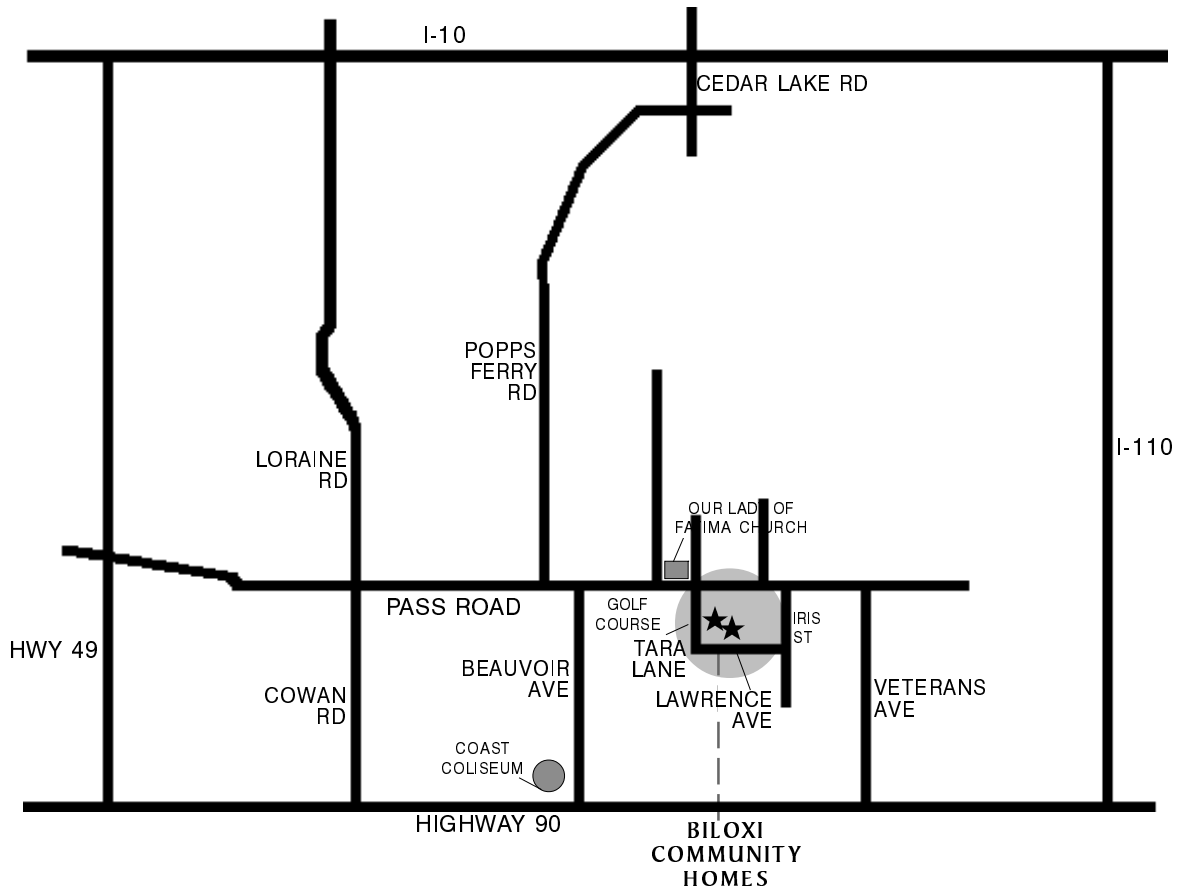

BILOXI COMMUNITY HOMES

- 280 Tara Lane (WOMEN)
 - 2050 Lawrence Ave (MEN)
- Biloxi MS 39530
 PHN: 228-388-9302
 FAX: 228-388-5493

DIRECTIONS TO BILOXI COMMUNITY HOMES

From Jackson: Travel Highway 49 south to I-10 east; proceed to Exit 38 (Cowan/Lorraine Road); go south/right to Highway 90; turn east/left on Highway 90; turn north/left on Beauvoir Avenue; turn east/right on Pass Road; go south/right on Tara Lane; homes are located on the corner of Tara Lane and Lawrence Street.

From Mobile: Travel I-10 west to I-110, go south/left to Highway 90; turn west/right on Highway 90; turn north/right on Beauvoir Avenue; turn east/right on Pass Road; go south/right on Tara Lane; homes are located on the corner of Tara Lane Avenue and Lawrence Street.

From New Orleans: Travel I-10 east to I-110, go south/left to Highway 90; turn west/right on Highway 90; turn north/right on Beauvoir Avenue; turn east/right on Pass Road; go south/right on Tara Lane; homes are located on the corner of Tara Lane Avenue and Lawrence Street.